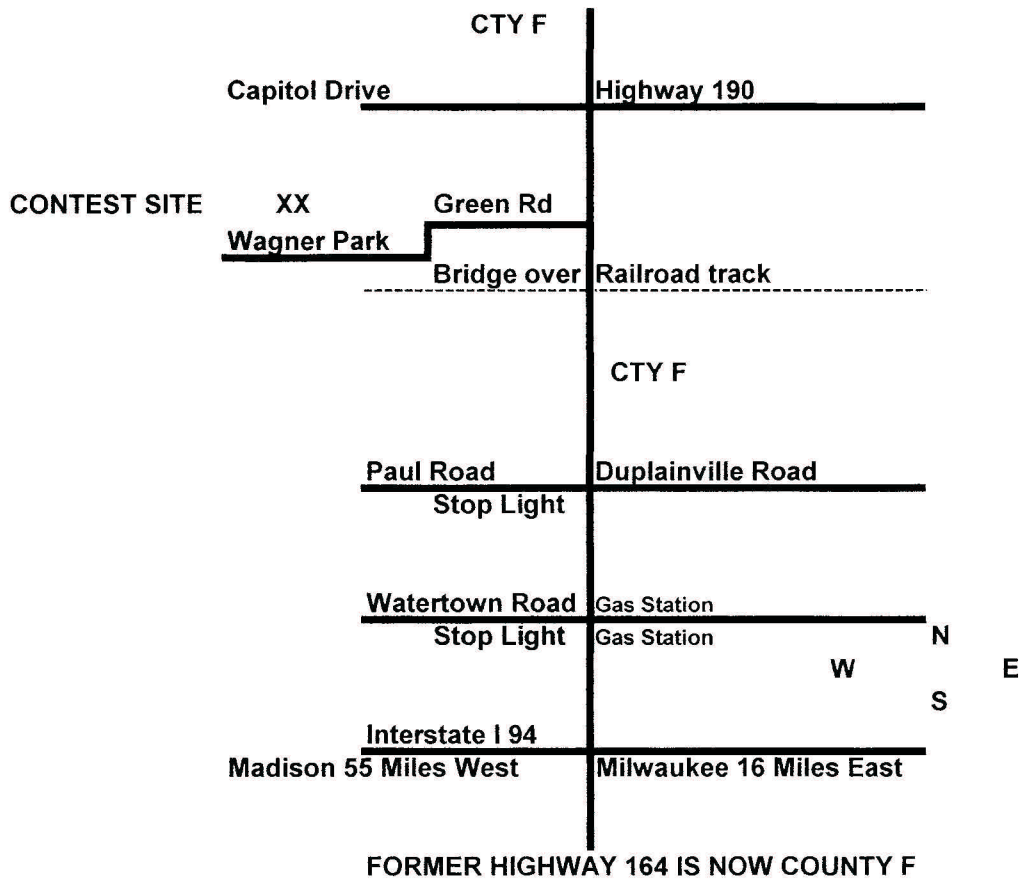

SUSSEX 3 MILES NORTH

EXIT FROM I 94 NORTH ONTO HWY F. FOLLOW MAP  
EXIT FROM HWY 190 (CAPITOL DRIVE) SOUTH ONTO HWY F

WAUKESHA 2 MILES SOUTH